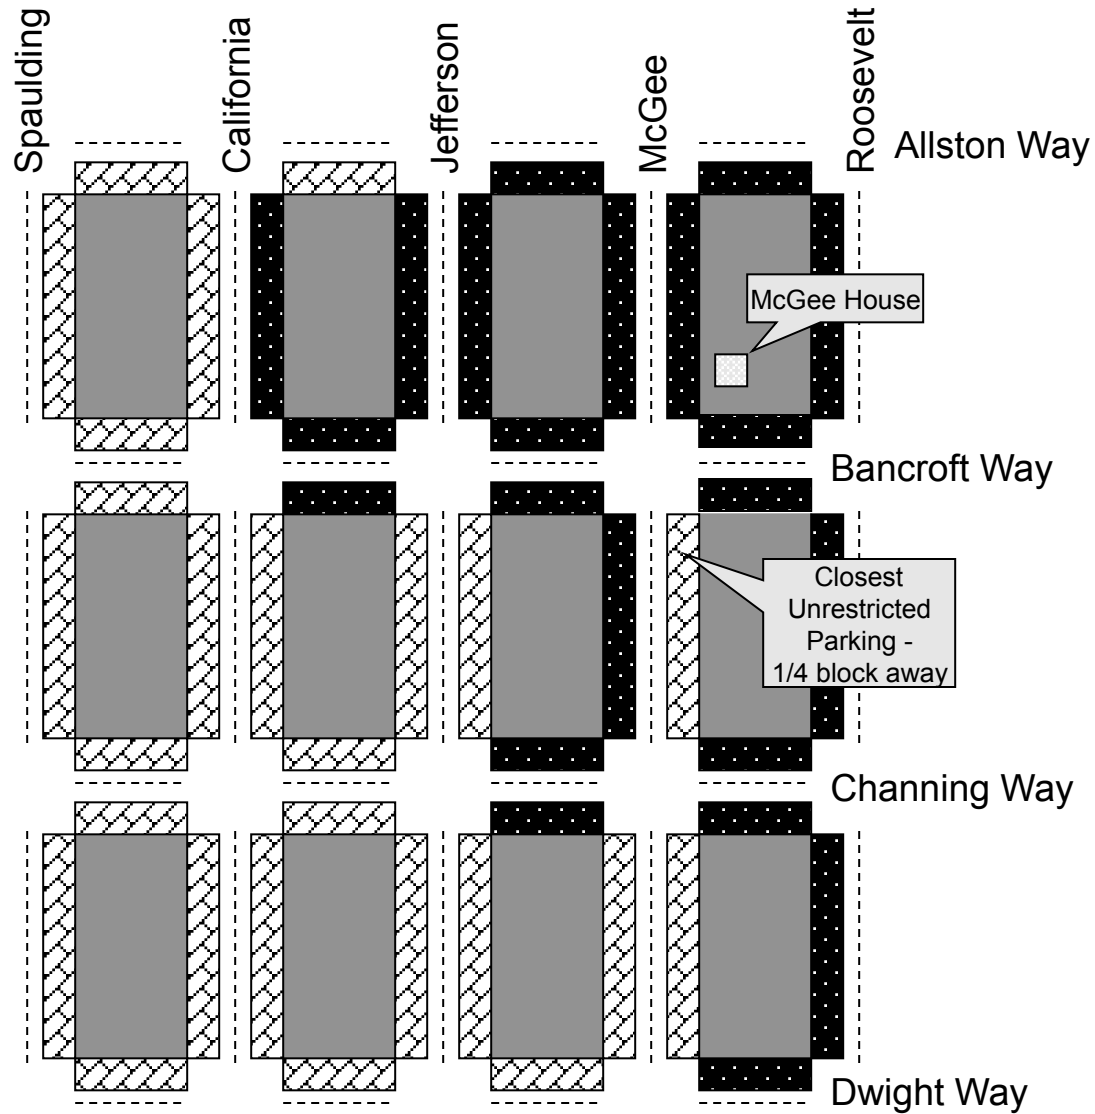

# McGee Neighborhood Parking

**Always check street signs ALONG ENTIRE BLOCK for latest information on parking restrictions**

**- Below comments do no include street cleaning restrictions**

 = unrestricted parking - can park here anytime for any length of time

 = restricted parking - can not park here during daytime weekdays for long periods without a parking sticker - see signs for info